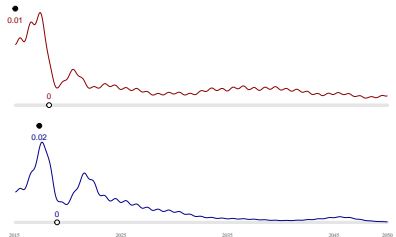

Migratory shorebirds

Dry Wet

High Climate – Low Development

High Climate – Medium Development

High Climate – High Development

Medium Climate – Low Development

Medium Climate – Medium Development

Medium Climate – High Development

Low Climate – Low Development

Low Climate – Medium Development

Low Climate – High Development