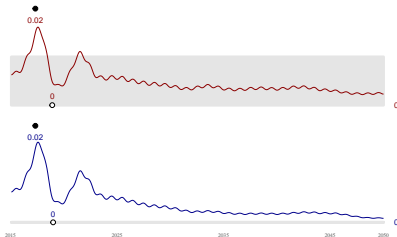

Migratory shorebirds

Dry Wet

High Climate – Low Development

High Climate – Medium Development

High Climate – High Development

Medium Climate – Low Development

Medium Climate – Medium Development

Medium Climate – High Development

Low Climate – Low Development

Low Climate – Medium Development

Low Climate – High Development