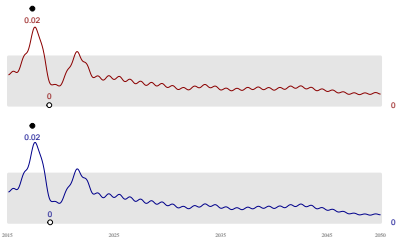

Migratory shorebirds

Dry Wet

High Climate – Low Development

High Climate – Medium Development

High Climate – High Development

Medium Climate – Low Development

Medium Climate – Medium Development

Medium Climate – High Development

Low Climate – Low Development

Low Climate – Medium Development

Low Climate – High Development