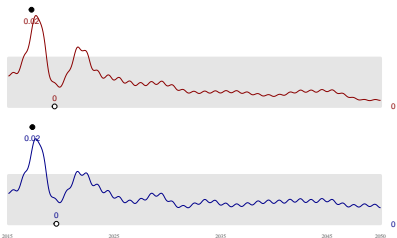

Migratory shorebirds

Dry Wet

High Climate – Low Development

High Climate – Medium Development

High Climate – High Development

Medium Climate – Low Development

Medium Climate – Medium Development

Medium Climate – High Development

Low Climate – Low Development

Low Climate – Medium Development

Low Climate – High Development