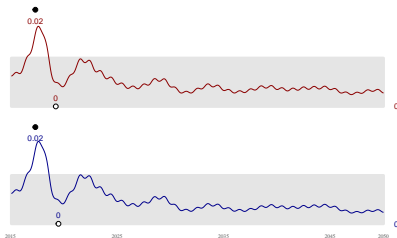

Migratory shorebirds

Dry Wet

High Climate – Low Development

High Climate – Medium Development

High Climate – High Development

Medium Climate – Low Development

Medium Climate – Medium Development

Medium Climate – High Development

Low Climate – Low Development

Low Climate – Medium Development

Low Climate – High Development