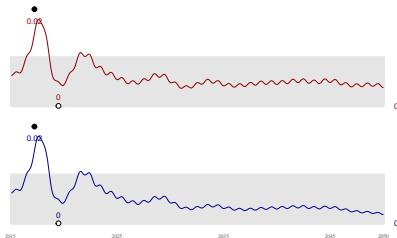

Migratory shorebirds

Dry Wet

High Climate – Low Development

High Climate – Medium Development

High Climate – High Development

Medium Climate – Low Development

Medium Climate – Medium Development

Medium Climate – High Development

Low Climate – Low Development

Low Climate – Medium Development

Low Climate – High Development