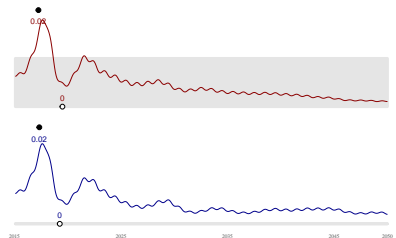

Migratory shorebirds

Dry Wet

High Climate – Low Development

High Climate – Medium Development

High Climate – High Development

Medium Climate – Low Development

Medium Climate – Medium Development

Medium Climate – High Development

Low Climate – Low Development

Low Climate – Medium Development

Low Climate – High Development