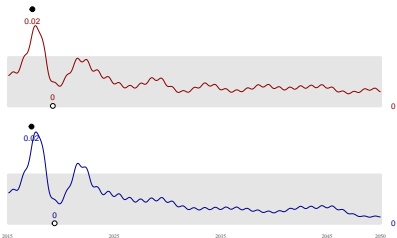

Migratory shorebirds

Dry Wet

High Climate – Low Development

High Climate – Medium Development

High Climate – High Development

Medium Climate – Low Development

Medium Climate – Medium Development

Medium Climate – High Development

Low Climate – Low Development

Low Climate – Medium Development

Low Climate – High Development